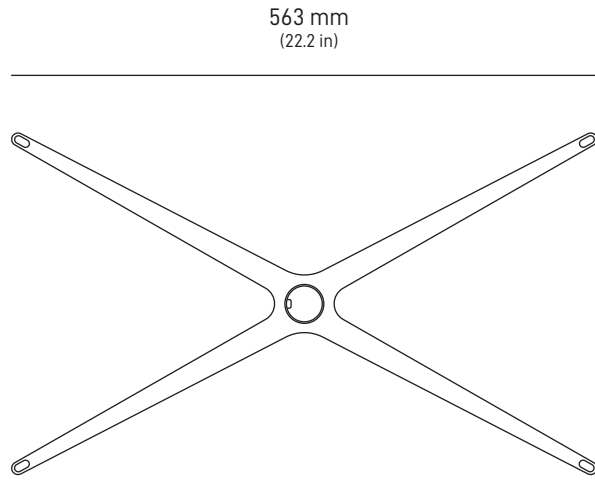

Dish

Base

Router

Starlink Cable
22.9 m
(75 ft)

AC Cable
1.8 m
(6 ft)

DISH

513 mm
(20.2 in)

303 mm
(11.9 in)

34 mm
(1.3 in)

380 mm
(15 in)

544 mm
(21.4 in)

Antenna	Electronic Phased Array
Field of View	100°
Orientation	Motorized Self Orienting
Dish Weight	2.9 kg (6.4 lbs) without Cable 4.2 kg (9.3 lbs) with 22.9 m (75 ft) Cable
Environmental Rating	IP54
Operating Temperature	-30°C to 50°C (-22°F to 122°F)
Wind Speed	Operational: 80 kph+ (50 mph+)
Snow Melt Capability	Up to 40 mm / hour (1.5 in / hour)
Power Consumption	Average: 50-75 W

Wi-Fi Technology	802.11ac Dual Band
Generation	Wi-Fi 5
Radio	Dual Band -3 x 3 MIMO
Operating Temperature	-30°C to 50°C (-22°F to 122°F)
Weight	1 kg (2.2 lbs)
Security	WPA2
Range	Up to 185 m ² (2000 ft ²) *Varies on placement, interference, and building materials
Environmental Rating	IP54 - Configured for Indoor Use
Power Indicator	White LED Base of Router
Mesh Compatibility	Compatible with up to 12 Starlink Nodes
Devices	Connect up to 128 devices

122 mm
(4.8 in)

End	Pin	Ethernet Pin	Wire Color	Pin	End
Dish	A1, A2	B+	Orange White	A1, A2	Wi-Fi
	A3, A4	B-	Orange	A3, A4	
	A5, A6	A+	Green White	A5, A6	
	A7, A8	A-	Green	A7, A8	
	B1, B2	--	N / C	B1, B2	
	B3, B4	--	N / C	B3, B4	
	B5	D+	Brown White	B5	
	B6	D-	Brown	B6	
	B7	C-	Blue White	B7	
	B8	C+	Blue	B8	
	B9, B10	--	N / C	B9, B10	
	B11, B12	--	N / C	B11, B12	
	Shield Can		Drain Wire	Shell	