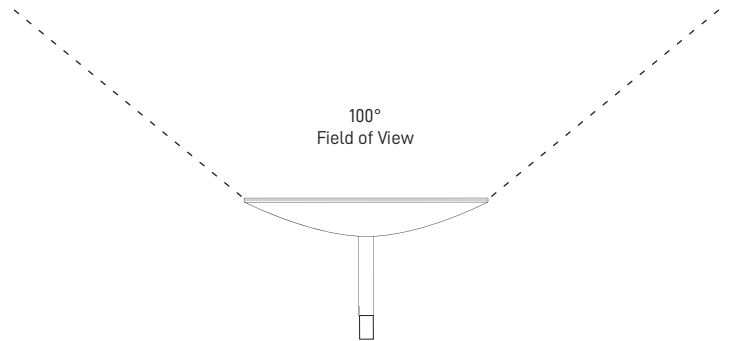

Dish

Base

Router

Starlink Cable
22.9 m
(75 ft)

AC Cable
1.8 m
(6 ft)

DISH

513 mm
(20.2 in)

303 mm
(11.9 in)

34 mm
(1.3 in)

380 mm
(15 in)

544 mm
(21.4 in)

Antenna	Electronic Phased Array
Field of View	100°
Orientation	Motorized Self Orienting
Dish Weight	2.9 kg (6.4 lbs) without Cable 4.2 kg (9.3 lbs) with 22.9 m (75 ft) Cable
Environmental Rating	IP54
Operating Temperature	-30°C to 50°C (-22°F to 122°F)
Wind Speed	Operational: 80 kph+ (50 mph+)
Snow Melt Capability	Up to 40 mm / hour (1.5 in / hour)
Power Consumption	Average: 50-75 W

Wi-Fi Technology	802.11ac Dual Band
Generation	Wi-Fi 5
Radio	Dual Band -3 x 3 MIMO
Operating Temperature	-30°C to 50°C (-22°F to 122°F)
Weight	1 kg (2.2 lbs)
Security	WPA2
Range	Up to 185 m ² (2000 ft ²) *Varies on placement, interference, and building materials
Environmental Rating	IP54 - Configured for Indoor Use
Power Indicator	White LED Base of Router
Mesh Compatibility	Compatible with up to 12 Starlink Nodes
Devices	Connect up to 128 devices