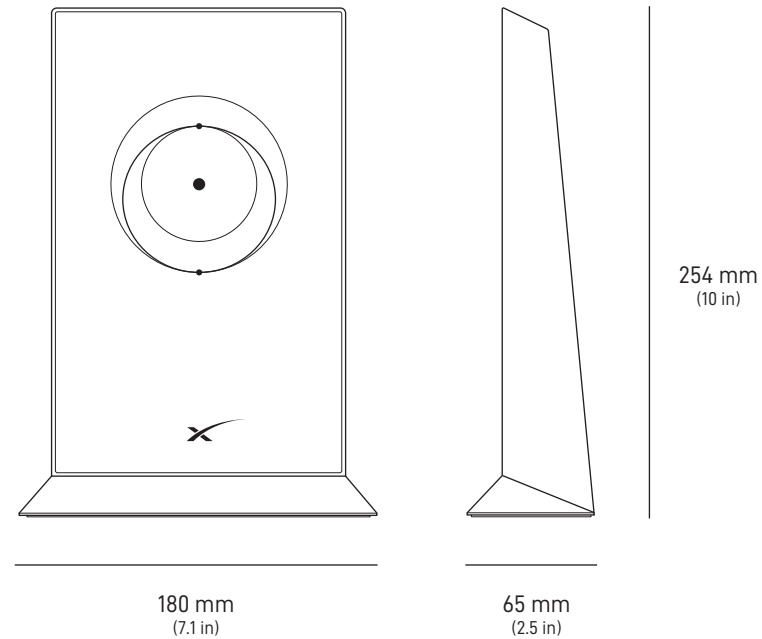

Dish

Base

Router

Starlink Cable
22.9 m
(75 ft)

AC Cable
1.8 m
(6 ft)

DISH

513 mm
(20.2 in)

303 mm
(11.9 in)

34 mm
(1.3 in)

380 mm
(15 in)

544 mm
(21.4 in)

Antenna	Electronic Phased Array
Field of View	100°
Orientation	Motorized Self Orienting
Dish Weight	2.9 kg (6.4 lbs) without Cable 4.2 kg (9.3 lbs) with 22.9 m (75 ft) Cable
Environmental Rating	IP54
Operating Temperature	-30°C to 50°C (-22°F to 122°F)
Wind Speed	Operational: 80 kph+ (50 mph+)
Snow Melt Capability	Up to 40 mm / hour (1.5 in / hour)
Power Consumption	Average: 50-75 W

Wi-Fi Technology	802.11ac Dual Band
Generation	Wi-Fi 5
Radio	Dual Band -3 x 3 MIMO
Operating Temperature	-30°C to 50°C (-22°F to 122°F)
Weight	1 kg (2.2 lbs)
Security	WPA2
Range	Up to 185 m ² (2000 ft ²) *Varies on placement, interference, and building materials
Environmental Rating	IP54 - Configured for Indoor Use
Power Indicator	White LED Base of Router
Mesh Compatibility	Compatible with up to 12 Starlink Nodes
Devices	Connect up to 128 devices

122 mm
(4.8 in)

End	Pin	Ethernet Pin	Wire Color	Pin	End
Dish	A1, A2	B+	Orange White	A1, A2	Wi-Fi
	A3, A4	B-	Orange	A3, A4	
	A5, A6	A+	Green White	A5, A6	
	A7, A8	A-	Green	A7, A8	
	B1, B2	--	N / C	B1, B2	
	B3, B4	--	N / C	B3, B4	
	B5	D+	Brown White	B5	
	B6	D-	Brown	B6	
	B7	C-	Blue White	B7	
	B8	C+	Blue	B8	
	B9, B10	--	N / C	B9, B10	
	B11, B12	--	N / C	B11, B12	
	Shield Can		Drain Wire	Shell	