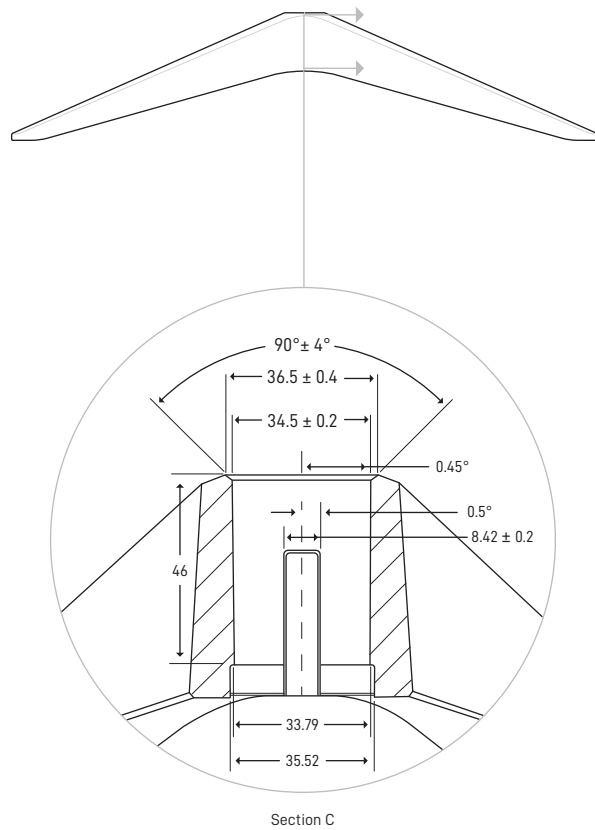

Dish

Base

Router

Starlink Cable
22.9 m
(75 ft)

AC Cable
1.8 m
(6 ft)

DISH

513 mm
(20.2 in)

303 mm
(11.9 in)

34 mm
(1.3 in)

380 mm
(15 in)

544 mm
(21.4 in)

Antenna	Electronic Phased Array
Field of View	100°
Orientation	Motorized Self Orienting
Dish Weight	2.9 kg (6.4 lbs) without Cable 4.2 kg (9.3 lbs) with 22.9 m (75 ft) Cable
Environmental Rating	IP54
Operating Temperature	-30°C to 50°C (-22°F to 122°F)
Wind Speed	Operational: 80 kph+ (50 mph+)
Snow Melt Capability	Up to 40 mm / hour (1.5 in / hour)
Power Consumption	Average: 50-75 W

Wi-Fi Technology	802.11ac Dual Band
Generation	Wi-Fi 5
Radio	Dual Band -3 x 3 MIMO
Operating Temperature	-30°C to 50°C (-22°F to 122°F)
Weight	1 kg (2.2 lbs)
Security	WPA2
Range	Up to 185 m ² (2000 ft ²) *Varies on placement, interference, and building materials
Environmental Rating	IP54 - Configured for Indoor Use
Power Indicator	White LED Base of Router
Mesh Compatibility	Compatible with up to 12 Starlink Nodes
Devices	Connect up to 128 devices

122 mm
(4.8 in)

End	Pin	Ethernet Pin	Wire Color	Pin	End
Dish	A1, A2	B+	Orange White	A1, A2	Wi-Fi
	A3, A4	B-	Orange	A3, A4	
	A5, A6	A+	Green White	A5, A6	
	A7, A8	A-	Green	A7, A8	
	B1, B2	--	N / C	B1, B2	
	B3, B4	--	N / C	B3, B4	
	B5	D+	Brown White	B5	
	B6	D-	Brown	B6	
	B7	C-	Blue White	B7	
	B8	C+	Blue	B8	
	B9, B10	--	N / C	B9, B10	
	B11, B12	--	N / C	B11, B12	
	Shield Can		Drain Wire	Shell	