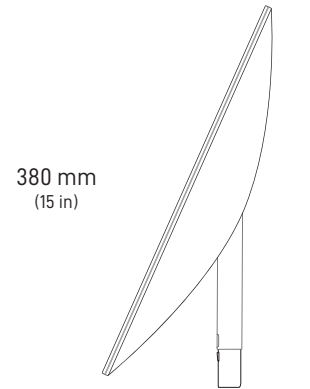

Dish

Base

Router

Starlink Cable
22.9 m
(75 ft)

AC Cable
1.8 m
(6 ft)

DISH

513 mm
(20.2 in)

303 mm
(11.9 in)

34 mm
(1.3 in)

380 mm
(15 in)

544 mm
(21.4 in)

Antenna	Electronic Phased Array
Field of View	100°
Orientation	Motorized Self Orienting
Dish Weight	2.9 kg (6.4 lbs) without Cable 4.2 kg (9.3 lbs) with 22.9 m (75 ft) Cable
Environmental Rating	IP54
Operating Temperature	-30°C to 50°C (-22°F to 122°F)
Wind Speed	Operational: 80 kph+ (50 mph+)
Snow Melt Capability	Up to 40 mm / hour (1.5 in / hour)
Power Consumption	Average: 50-75 W

122 mm
(4.8 in)

End	Pin	Ethernet Pin	Wire Color	Pin	End
Dish	A1, A2	B+	Orange White	A1, A2	Wi-Fi
	A3, A4	B-	Orange	A3, A4	
	A5, A6	A+	Green White	A5, A6	
	A7, A8	A-	Green	A7, A8	
	B1, B2	--	N / C	B1, B2	
	B3, B4	--	N / C	B3, B4	
	B5	D+	Brown White	B5	
	B6	D-	Brown	B6	
	B7	C-	Blue White	B7	
	B8	C+	Blue	B8	
	B9, B10	--	N / C	B9, B10	
	B11, B12	--	N / C	B11, B12	
	Shield Can		Drain Wire	Shell	