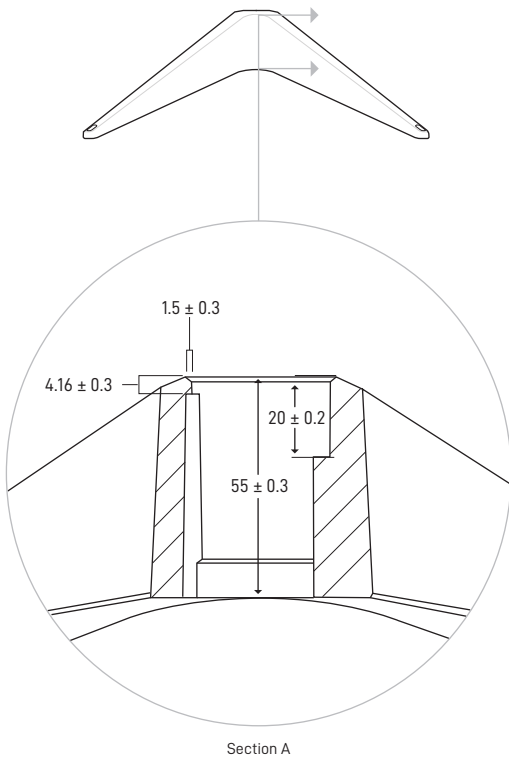

Dish

Base

Router

Starlink Cable
22.9 m
(75 ft)

AC Cable
1.8 m
(6 ft)

DISH

513 mm
(20.2 in)

303 mm
(11.9 in)

34 mm
(1.3 in)

380 mm
(15 in)

544 mm
(21.4 in)

Antenna	Electronic Phased Array
Field of View	100°
Orientation	Motorized Self Orienting
Dish Weight	2.9 kg (6.4 lbs) without Cable 4.2 kg (9.3 lbs) with 22.9 m (75 ft) Cable
Environmental Rating	IP54
Operating Temperature	-30°C to 50°C (-22°F to 122°F)
Wind Speed	Operational: 80 kph+ (50 mph+)
Snow Melt Capability	Up to 40 mm / hour (1.5 in / hour)
Power Consumption	Average: 50-75 W

Wi-Fi Technology	802.11ac Dual Band
Generation	Wi-Fi 5
Radio	Dual Band -3 x 3 MIMO
Operating Temperature	-30°C to 50°C (-22°F to 122°F)
Weight	1 kg (2.2 lbs)
Security	WPA2
Range	Up to 185 m ² (2000 ft ²) *Varies on placement, interference, and building materials
Environmental Rating	IP54 - Configured for Indoor Use
Power Indicator	White LED Base of Router
Mesh Compatibility	Compatible with up to 12 Starlink Nodes
Devices	Connect up to 128 devices

122 mm
(4.8 in)

End	Pin	Ethernet Pin	Wire Color	Pin	End
Dish	A1, A2	B+	Orange White	A1, A2	Wi-Fi
	A3, A4	B-	Orange	A3, A4	
	A5, A6	A+	Green White	A5, A6	
	A7, A8	A-	Green	A7, A8	
	B1, B2	--	N / C	B1, B2	
	B3, B4	--	N / C	B3, B4	
	B5	D+	Brown White	B5	
	B6	D-	Brown	B6	
	B7	C-	Blue White	B7	
	B8	C+	Blue	B8	
	B9, B10	--	N / C	B9, B10	
	B11, B12	--	N / C	B11, B12	
	Shield Can		Drain Wire	Shell	