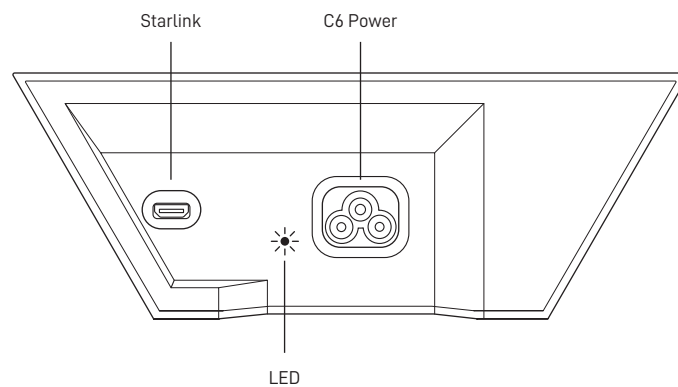

Dish

Base

Router

Starlink Cable
22.9 m
(75 ft)

AC Cable
1.8 m
(6 ft)

DISH

513 mm
(20.2 in)

303 mm
(11.9 in)

34 mm
(1.3 in)

380 mm
(15 in)

544 mm
(21.4 in)

Antenna	Electronic Phased Array
Field of View	100°
Orientation	Motorized Self Orienting
Dish Weight	2.9 kg (6.4 lbs) without Cable 4.2 kg (9.3 lbs) with 22.9 m (75 ft) Cable
Environmental Rating	IP54
Operating Temperature	-30°C to 50°C (-22°F to 122°F)
Wind Speed	Operational: 80 kph+ (50 mph+)
Snow Melt Capability	Up to 40 mm / hour (1.5 in / hour)
Power Consumption	Average: 50-75 W

Wi-Fi Technology	802.11ac Dual Band
Generation	Wi-Fi 5
Radio	Dual Band -3 x 3 MIMO
Operating Temperature	-30°C to 50°C (-22°F to 122°F)
Weight	1 kg (2.2 lbs)
Security	WPA2
Range	Up to 185 m ² (2000 ft ²) *Varies on placement, interference, and building materials
Environmental Rating	IP54 - Configured for Indoor Use
Power Indicator	White LED Base of Router
Mesh Compatibility	Compatible with up to 12 Starlink Nodes
Devices	Connect up to 128 devices

122 mm
(4.8 in)

End	Pin	Ethernet Pin	Wire Color	Pin	End
Dish	A1, A2	B+	Orange White	A1, A2	Wi-Fi
	A3, A4	B-	Orange	A3, A4	
	A5, A6	A+	Green White	A5, A6	
	A7, A8	A-	Green	A7, A8	
	B1, B2	--	N / C	B1, B2	
	B3, B4	--	N / C	B3, B4	
	B5	D+	Brown White	B5	
	B6	D-	Brown	B6	
	B7	C-	Blue White	B7	
	B8	C+	Blue	B8	
	B9, B10	--	N / C	B9, B10	
	B11, B12	--	N / C	B11, B12	
	Shield Can		Drain Wire	Shell	