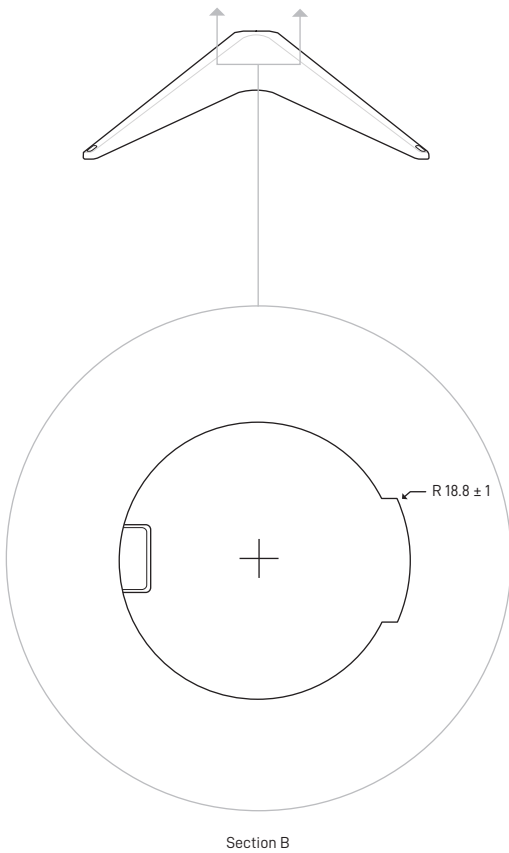

Dish

Base

Router

Starlink Cable
22.9 m
(75 ft)

AC Cable
1.8 m
(6 ft)

DISH

513 mm
(20.2 in)

303 mm
(11.9 in)

34 mm
(1.3 in)

380 mm
(15 in)

544 mm
(21.4 in)

Antenna	Electronic Phased Array
Field of View	100°
Orientation	Motorized Self Orienting
Dish Weight	2.9 kg (6.4 lbs) without Cable 4.2 kg (9.3 lbs) with 22.9 m (75 ft) Cable
Environmental Rating	IP54
Operating Temperature	-30°C to 50°C (-22°F to 122°F)
Wind Speed	Operational: 80 kph+ (50 mph+)
Snow Melt Capability	Up to 40 mm / hour (1.5 in / hour)
Power Consumption	Average: 50-75 W

Wi-Fi Technology	802.11ac Dual Band
Generation	Wi-Fi 5
Radio	Dual Band -3 x 3 MIMO
Operating Temperature	-30°C to 50°C (-22°F to 122°F)
Weight	1 kg (2.2 lbs)
Security	WPA2
Range	Up to 185 m ² (2000 ft ²) *Varies on placement, interference, and building materials
Environmental Rating	IP54 - Configured for Indoor Use
Power Indicator	White LED Base of Router
Mesh Compatibility	Compatible with up to 12 Starlink Nodes
Devices	Connect up to 128 devices

122 mm
(4.8 in)

End	Pin	Ethernet Pin	Wire Color	Pin	End
Dish	A1, A2	B+	Orange White	A1, A2	Wi-Fi
	A3, A4	B-	Orange	A3, A4	
	A5, A6	A+	Green White	A5, A6	
	A7, A8	A-	Green	A7, A8	
	B1, B2	--	N / C	B1, B2	
	B3, B4	--	N / C	B3, B4	
	B5	D+	Brown White	B5	
	B6	D-	Brown	B6	
	B7	C-	Blue White	B7	
	B8	C+	Blue	B8	
	B9, B10	--	N / C	B9, B10	
	B11, B12	--	N / C	B11, B12	
	Shield Can		Drain Wire	Shell	