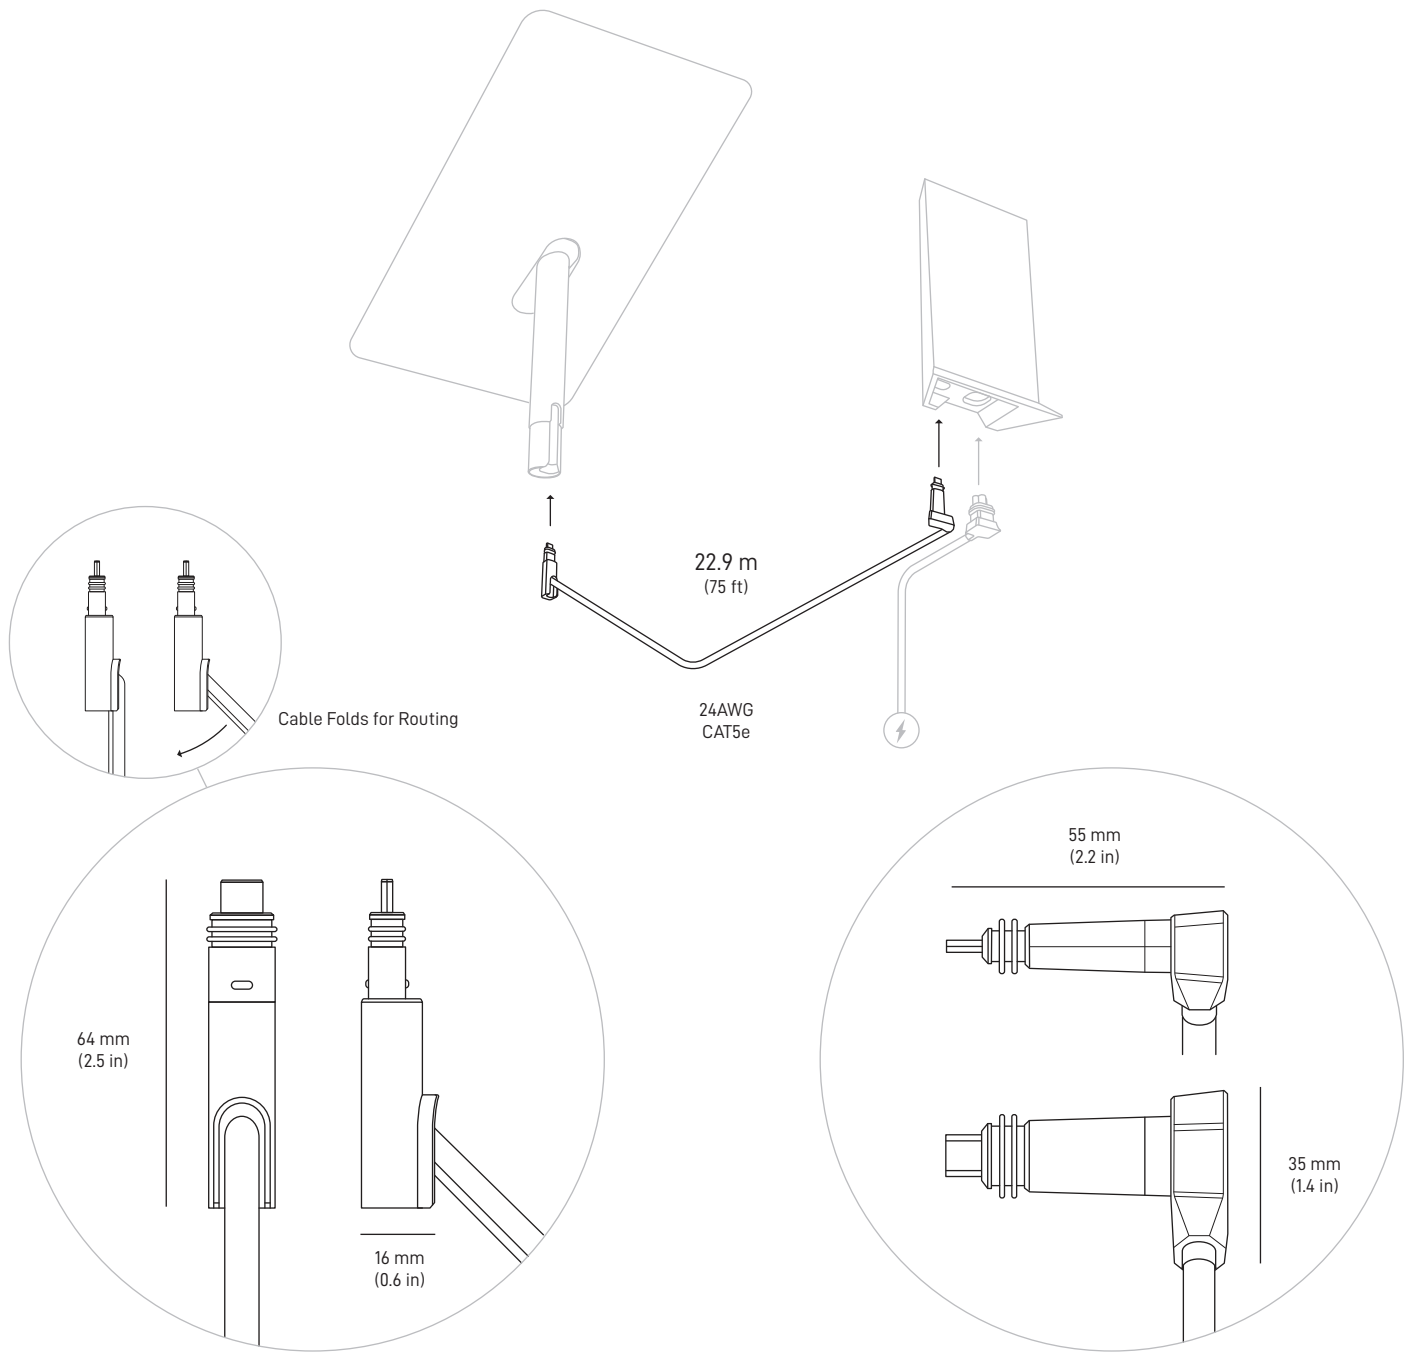

Dish

Base

Router

Starlink Cable
22.9 m
(75 ft)

AC Cable
1.8 m
(6 ft)

DISH

513 mm
(20.2 in)

303 mm
(11.9 in)

34 mm
(1.3 in)

380 mm
(15 in)

544 mm
(21.4 in)

Antenna	Electronic Phased Array
Field of View	100°
Orientation	Motorized Self Orienting
Dish Weight	2.9 kg (6.4 lbs) without Cable 4.2 kg (9.3 lbs) with 22.9 m (75 ft) Cable
Environmental Rating	IP54
Operating Temperature	-30°C to 50°C (-22°F to 122°F)
Wind Speed	Operational: 80 kph+ (50 mph+)
Snow Melt Capability	Up to 40 mm / hour (1.5 in / hour)
Power Consumption	Average: 50-75 W

Wi-Fi Technology	802.11ac Dual Band
Generation	Wi-Fi 5
Radio	Dual Band -3 x 3 MIMO
Operating Temperature	-30°C to 50°C (-22°F to 122°F)
Weight	1 kg (2.2 lbs)
Security	WPA2
Range	Up to 185 m ² (2000 ft ²) *Varies on placement, interference, and building materials
Environmental Rating	IP54 - Configured for Indoor Use
Power Indicator	White LED Base of Router
Mesh Compatibility	Compatible with up to 12 Starlink Nodes
Devices	Connect up to 128 devices

122 mm
(4.8 in)

End	Pin	Ethernet Pin	Wire Color	Pin	End
Dish	A1, A2	B+	Orange White	A1, A2	Wi-Fi
	A3, A4	B-	Orange	A3, A4	
	A5, A6	A+	Green White	A5, A6	
	A7, A8	A-	Green	A7, A8	
	B1, B2	--	N / C	B1, B2	
	B3, B4	--	N / C	B3, B4	
	B5	D+	Brown White	B5	
	B6	D-	Brown	B6	
	B7	C-	Blue White	B7	
	B8	C+	Blue	B8	
	B9, B10	--	N / C	B9, B10	
	B11, B12	--	N / C	B11, B12	
	Shield Can		Drain Wire	Shell	